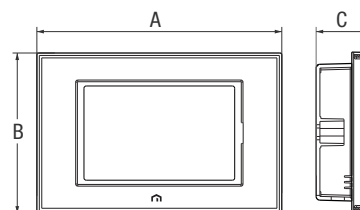

CODICE	Modello	A mm	B mm	C mm	Conf. pz/sc
6104R007	FIV TOUCH Wi-Fi 230 Vac	130	85	28	1