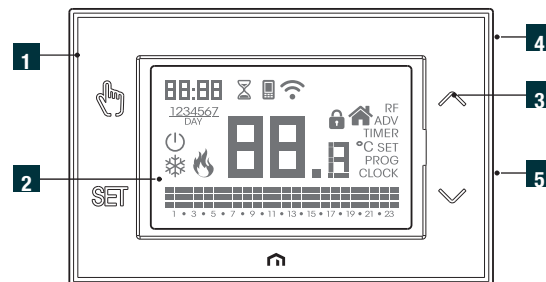

# FIV TOUCH WI-FI

WEEKLY CHRONOTHERMOSTAT WITH WI-FI

## Components

- 1 Plastic base for wall installation or to cover the 3-module recessed box
- 2 Large backlit display for viewing the measured temperature and the set programming
- 3 Backlit touch keys on the sides of the display
- 4 Terminal block on the back of the device for connecting the load and power supply
- 5 Integrated Wi-Fi module compatible with 802.11 b/g/n standard

## EN GENERAL CHARACTERISTICS

Fixing: to the wall or to cover on a standard 503 type box  
 230Vac power supply (-15% ÷ +10%) 50/60Hz,  
 maximum consumption: 6 VA / 230Vac - Relay capacity at 250 Vac: 5 A  
 Operating mode: summer/winter/off  
 Control type: ON/OFF or proportional  
 Differential: 0.1 ÷ 1 °C  
 Programming: weekly, minimum interval 1 hour  
 Settable temperatures: 3 + manual + anti-freeze  
 Settable setpoint: 2 ÷ 50 °C  
 Measured temperature resolution: 0.1 °C  
 Measurement accuracy: 0.5°C  
 Antifreeze temperature (excludable): 1 ÷ 50 °C  
 Start-up delay: 15, 30 or 45 minutes  
 Clock accuracy: ± 1 s/day  
 Keyboard lock with password to prevent unauthorised changes  
 Automatic summer/winter time change and automatic date and time  
 synchronisation when connected to the network  
 Blue backlit touch screen  
 Operating temperature: 0 ÷ 50 °C  
 Storage temperature: -10 ÷ 65 °C  
 Operating humidity: 20% ÷ 90% non-condensing RH  
 Degree of protection: IP40  
 Delegated Regulation (EU) No. 811/2013; annex IV-3:  
 - Class of the temperature control device: Class 4; class IV  
 - Contribution of the temperature control device to the seasonal energy  
 efficiency of environment heating in%: 2%