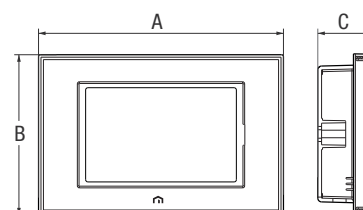

CODE	Model	A mm	B mm	C mm	Pack pcs/box
6104R007	FIV TOUCH Wi-Fi, 230 Vac power supply	130	85	28	1