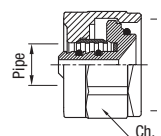

MONOBLOCCO nickel-plated compression seal, for PE-X/PP pipes.

CODE	Size	Connection	Maximum torque (Nm)	A mm	Ch mm	gr	Pack pcs/box	Master pcs/box
6239R906	12x2	24x19	30÷35	20,5	27	67	40	640

GP 2615
MONOBLOCCO SEAL

MONOBLOCCO nickel-plated compression seal, for multilayer pipes and plastic pipes.

Available only on request.

CODE	Size	Connection	Maximum torque (Nm)	A mm	Ch mm	gr	Pack pcs/box	Master pcs/box
6245R912	12x2	EUROCONO	30÷35	22,5	27	65	10	400