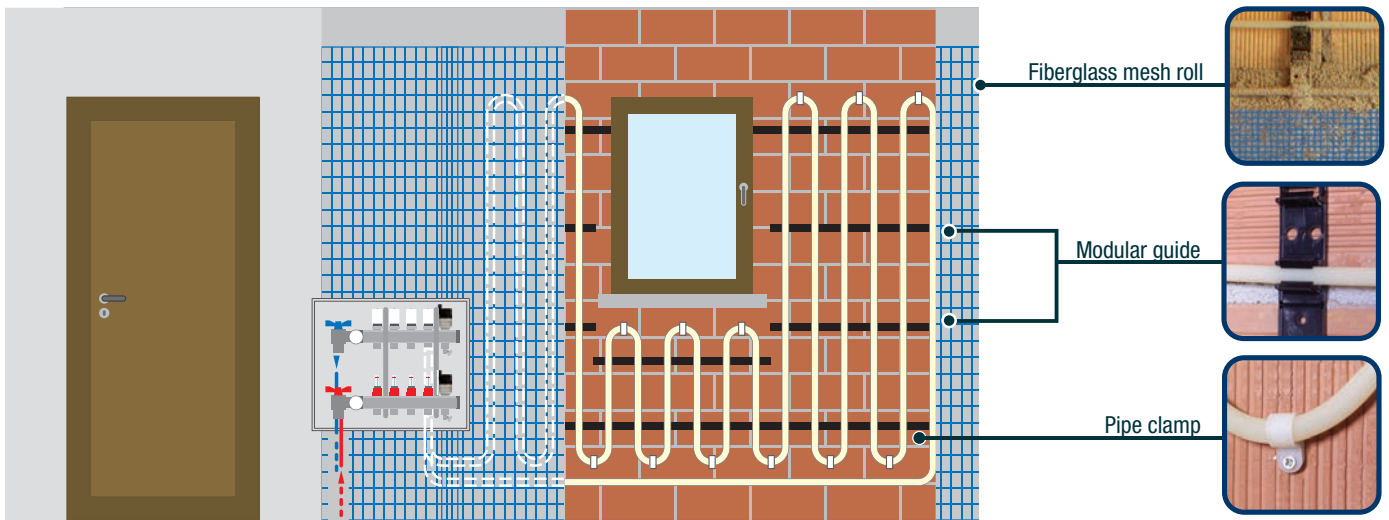

FIVPar SYSTEM

ACCESSORIES FOR WALL SYSTEM

GP 2630
ACCESSORIES

Modular guide for pipe anchoring \varnothing 12 mm, with minimum interval 60 mm.

CODE	Size	Pack pcs/box
9943P012	(LxHxW) 900x20x35 mm	30

GP 2630
ACCESSORIES

Pipe clamp for \varnothing 12 mm pipe.

CODE	Size	Pack pcs/box
9944P012	Pipe \varnothing 12 mm	50

GP 2630
ACCESSORIES

Fibreglass mesh roll for plaster.

CODE	Size	Pack m ²
9945X050	50 x 1 m	50

GP 2615
MONOBLOCCO SEAL

MONOBLOCCO nickel-plated compression seal, for PE-X/PP pipes.

CODE	Size	Connection	Maximum torque (Nm)	A mm	Ch mm	gr	Pack pcs/box	Master pcs/box
6239R906	12x2	24x19	30÷35	20,5	27	67	40	640

GP 2615
MONOBLOCCO SEAL

MONOBLOCCO nickel-plated compression seal, for multilayer pipes and plastic pipes.

Available only on request.

CODE	Size	Connection	Maximum torque (Nm)	A mm	Ch mm	gr	Pack pcs/box	Master pcs/box
6245R912	12x2	EUROCONO	30÷35	22,5	27	65	10	400