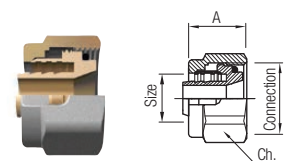

FIVPar SYSTEM

ACCESSORIES FOR WALL SYSTEM

GP 2630
ACCESSORIES

Modular guide for pipe anchoring \varnothing 12 mm, with minimum interval 60 mm.

CODE	Size	Pack pcs/box
9943P012	(LxHxW) 900x20x35 mm	30

GP 2630
ACCESSORIES

Pipe clamp for \varnothing 12 mm pipe.

CODE	Size	Pack pcs/box
9944P012	Pipe \varnothing 12 mm	50

GP 2630
ACCESSORIES

Fibreglass mesh roll for plaster.

CODE	Size	Pack m ²
9945X050	50 x 1 m	50

GP 2615
MONOBLOCCO SEAL

MONOBLOCCO nickel-plated compression seal, for PE-X/PP pipes.

CODE	Size	Connection	Maximum torque (Nm)	A mm	Ch mm	gr	Pack pcs/box	Master pcs/box
6239R906	12x2	24x19	30÷35	20,5	27	67	40	640

GP 2615
MONOBLOCCO SEAL

MONOBLOCCO nickel-plated compression seal, for multilayer pipes and plastic pipes.

Available only on request.

CODE	Size	Connection	Maximum torque (Nm)	A mm	Ch mm	gr	Pack pcs/box	Master pcs/box
6245R912	12x2	EUROCONO	30÷35	22,5	27	65	10	400